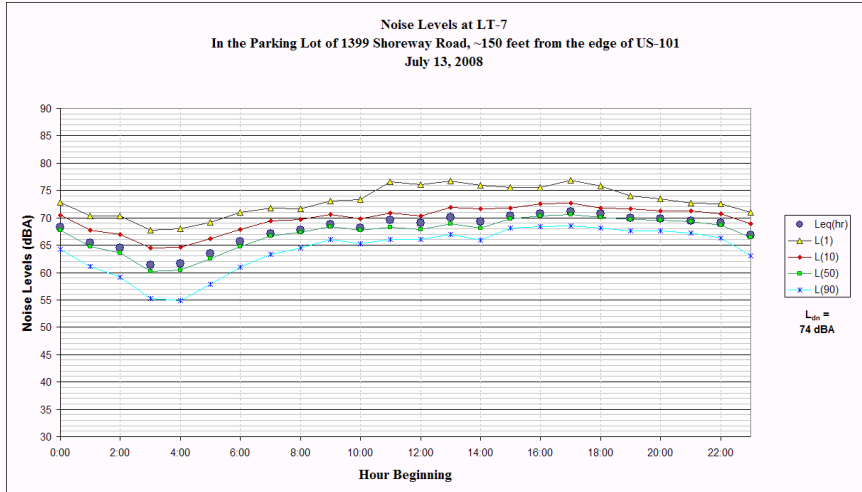

CITY OF SAN CARLOS
SAN CARLOS GENERAL PLAN UPDATE AND EIR
APPENDIX A: NOISE MEASUREMENT DATA