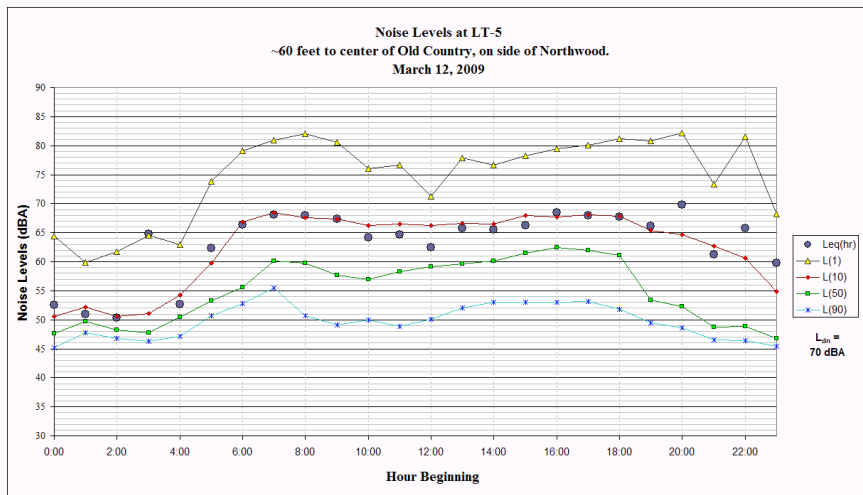

CITY OF SAN CARLOS
SAN CARLOS GENERAL PLAN UPDATE AND EIR
APPENDIX A: NOISE MEASUREMENT DATA