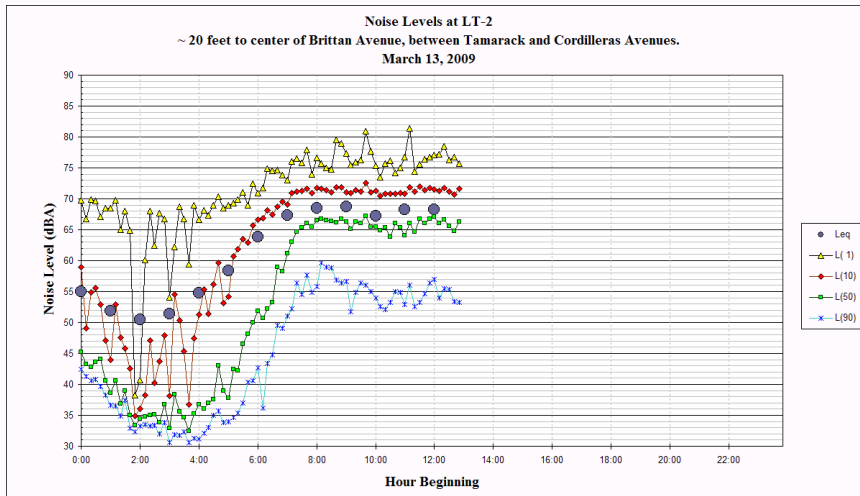

A P P E N D I X A

N O I S E M E A S U R E M E N T D A T A

APPENDIX A

NOISE MEASUREMENT DATA

CITY OF SAN CARLOS
 SAN CARLOS GENERAL PLAN UPDATE AND EIR
 APPENDIX A: NOISE MEASUREMENT DATA

CITY OF SAN CARLOS
SAN CARLOS GENERAL PLAN UPDATE AND EIR
APPENDIX A: NOISE MEASUREMENT DATA

CITY OF SAN CARLOS
 SAN CARLOS GENERAL PLAN UPDATE AND EIR
 APPENDIX A: NOISE MEASUREMENT DATA

CITY OF SAN CARLOS
SAN CARLOS GENERAL PLAN UPDATE AND EIR
 APPENDIX A: NOISE MEASUREMENT DATA

CITY OF SAN CARLOS
SAN CARLOS GENERAL PLAN UPDATE AND EIR
APPENDIX A: NOISE MEASUREMENT DATA