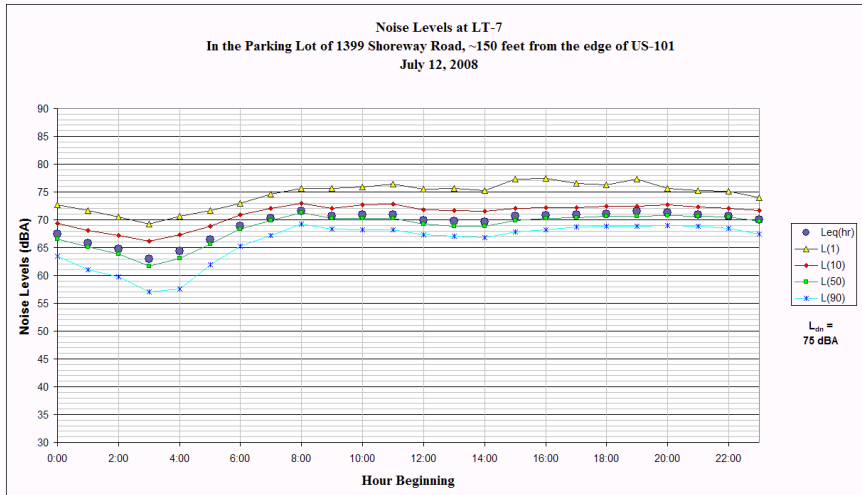

CITY OF SAN CARLOS
SAN CARLOS GENERAL PLAN UPDATE AND EIR
APPENDIX A: NOISE MEASUREMENT DATA