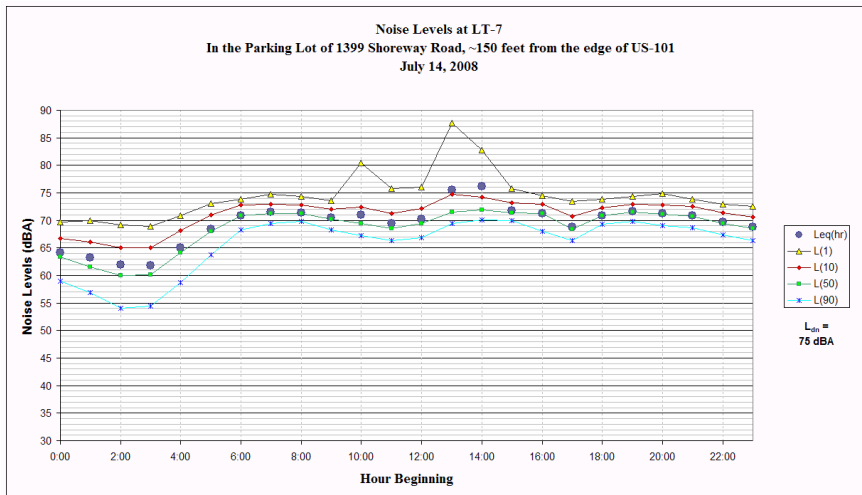

CITY OF SAN CARLOS
SAN CARLOS GENERAL PLAN UPDATE AND EIR
APPENDIX A: NOISE MEASUREMENT DATA