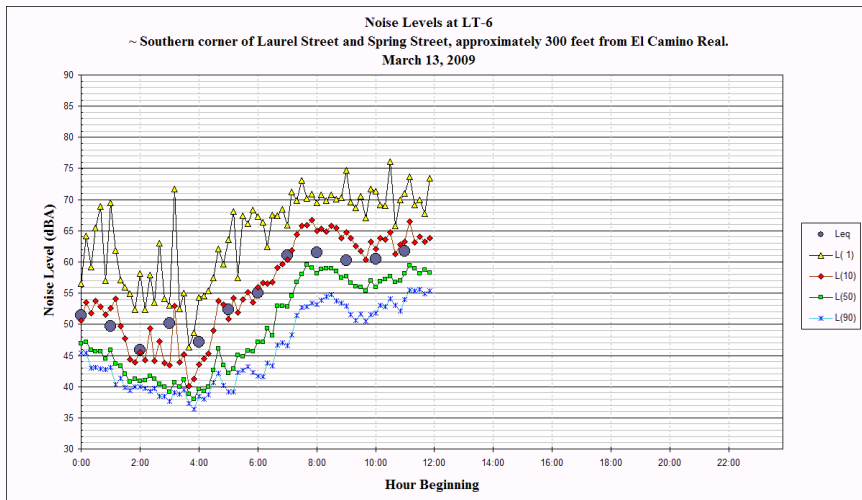

CITY OF SAN CARLOS
SAN CARLOS GENERAL PLAN UPDATE AND EIR
 APPENDIX A: NOISE MEASUREMENT DATA

CITY OF SAN CARLOS
 SAN CARLOS GENERAL PLAN UPDATE AND EIR
 APPENDIX A: NOISE MEASUREMENT DATA

CITY OF SAN CARLOS
SAN CARLOS GENERAL PLAN UPDATE AND EIR
 APPENDIX A: NOISE MEASUREMENT DATA