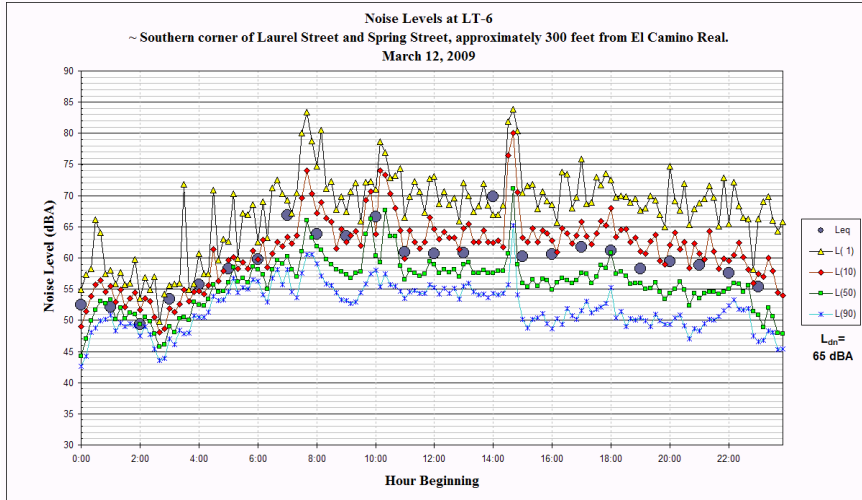

CITY OF SAN CARLOS
SAN CARLOS GENERAL PLAN UPDATE AND EIR
APPENDIX A: NOISE MEASUREMENT DATA