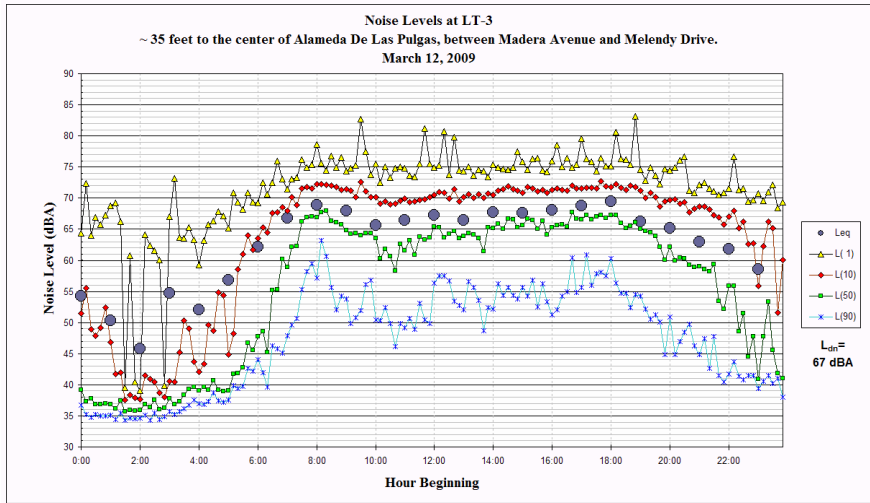

A P P E N D I X A

N O I S E M E A S U R E M E N T D A T A

APPENDIX A

NOISE MEASUREMENT DATA

CITY OF SAN CARLOS
 SAN CARLOS GENERAL PLAN UPDATE AND EIR
 APPENDIX A: NOISE MEASUREMENT DATA

CITY OF SAN CARLOS
SAN CARLOS GENERAL PLAN UPDATE AND EIR
APPENDIX A: NOISE MEASUREMENT DATA

CITY OF SAN CARLOS
 SAN CARLOS GENERAL PLAN UPDATE AND EIR
 APPENDIX A: NOISE MEASUREMENT DATA

CITY OF SAN CARLOS
SAN CARLOS GENERAL PLAN UPDATE AND EIR
 APPENDIX A: NOISE MEASUREMENT DATA

CITY OF SAN CARLOS
SAN CARLOS GENERAL PLAN UPDATE AND EIR
APPENDIX A: NOISE MEASUREMENT DATA