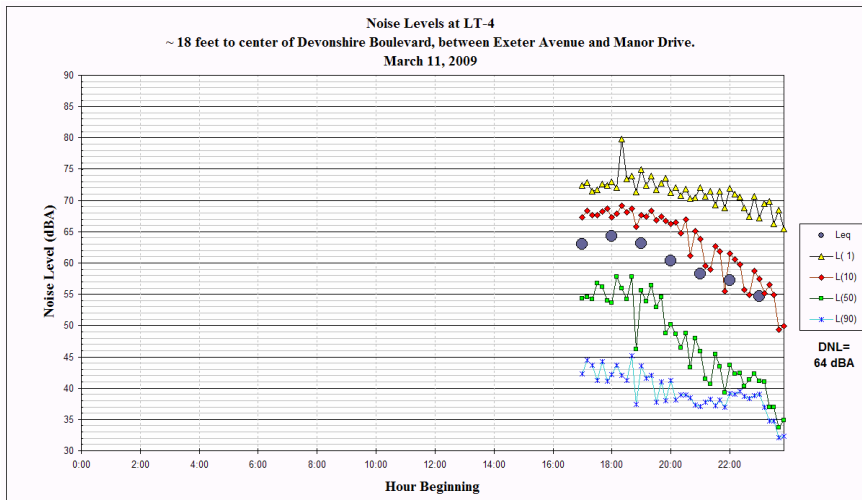

A P P E N D I X A

N O I S E M E A S U R E M E N T D A T A

APPENDIX A

NOISE MEASUREMENT DATA

CITY OF SAN CARLOS
 SAN CARLOS GENERAL PLAN UPDATE AND EIR
 APPENDIX A: NOISE MEASUREMENT DATA

CITY OF SAN CARLOS
SAN CARLOS GENERAL PLAN UPDATE AND EIR
APPENDIX A: NOISE MEASUREMENT DATA

CITY OF SAN CARLOS
SAN CARLOS GENERAL PLAN UPDATE AND EIR
 APPENDIX A: NOISE MEASUREMENT DATA

CITY OF SAN CARLOS
 SAN CARLOS GENERAL PLAN UPDATE AND EIR
 APPENDIX A: NOISE MEASUREMENT DATA

CITY OF SAN CARLOS
SAN CARLOS GENERAL PLAN UPDATE AND EIR
 APPENDIX A: NOISE MEASUREMENT DATA