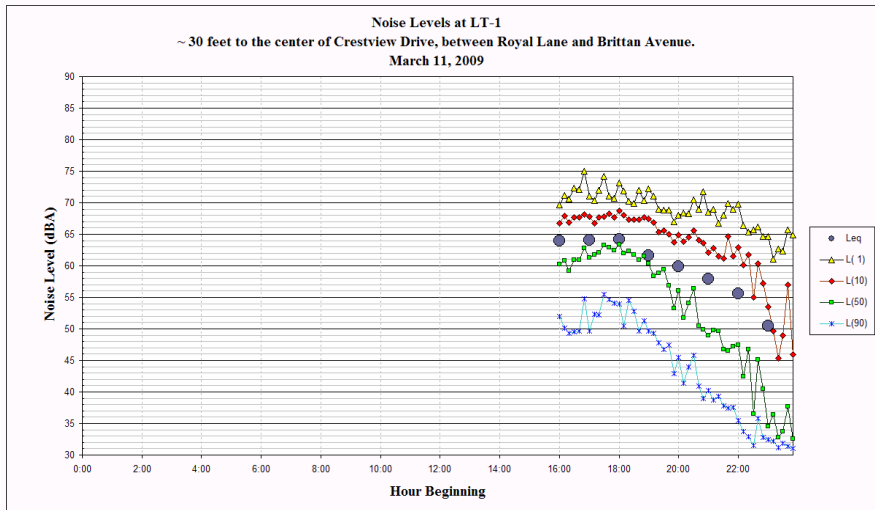

A P P E N D I X A

N O I S E M E A S U R E M E N T D A T A

APPENDIX A

NOISE MEASUREMENT DATA

CITY OF SAN CARLOS
 SAN CARLOS GENERAL PLAN UPDATE AND EIR
 APPENDIX A: NOISE MEASUREMENT DATA

CITY OF SAN CARLOS
SAN CARLOS GENERAL PLAN UPDATE AND EIR
APPENDIX A: NOISE MEASUREMENT DATA

CITY OF SAN CARLOS
 SAN CARLOS GENERAL PLAN UPDATE AND EIR
 APPENDIX A: NOISE MEASUREMENT DATA

CITY OF SAN CARLOS
SAN CARLOS GENERAL PLAN UPDATE AND EIR
 APPENDIX A: NOISE MEASUREMENT DATA

CITY OF SAN CARLOS
SAN CARLOS GENERAL PLAN UPDATE AND EIR
APPENDIX A: NOISE MEASUREMENT DATA