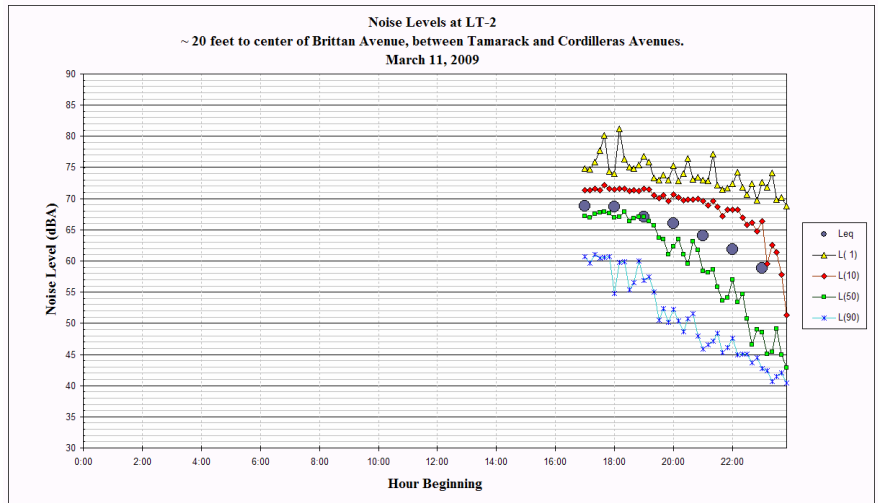

A P P E N D I X A

N O I S E M E A S U R E M E N T D A T A

APPENDIX A

NOISE MEASUREMENT DATA

CITY OF SAN CARLOS
 SAN CARLOS GENERAL PLAN UPDATE AND EIR
 APPENDIX A: NOISE MEASUREMENT DATA

CITY OF SAN CARLOS
SAN CARLOS GENERAL PLAN UPDATE AND EIR
APPENDIX A: NOISE MEASUREMENT DATA

CITY OF SAN CARLOS
 SAN CARLOS GENERAL PLAN UPDATE AND EIR
 APPENDIX A: NOISE MEASUREMENT DATA

CITY OF SAN CARLOS
SAN CARLOS GENERAL PLAN UPDATE AND EIR
 APPENDIX A: NOISE MEASUREMENT DATA

CITY OF SAN CARLOS
SAN CARLOS GENERAL PLAN UPDATE AND EIR
APPENDIX A: NOISE MEASUREMENT DATA