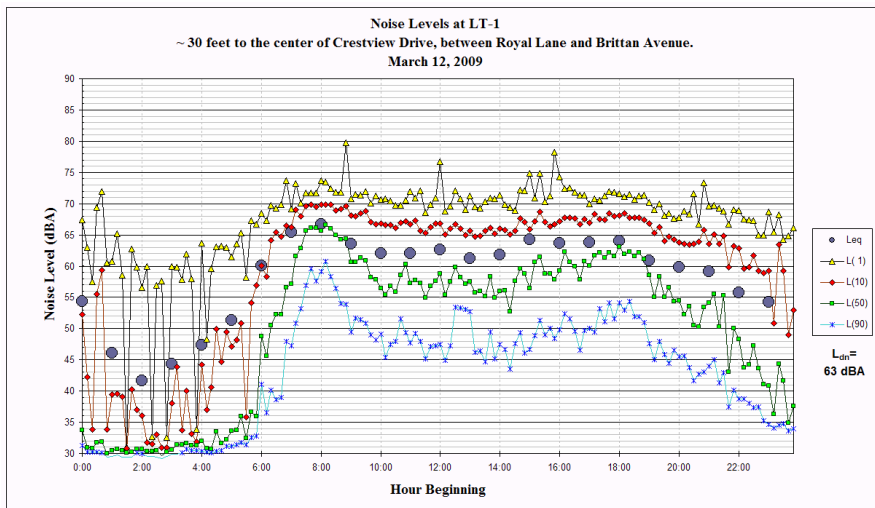

A P P E N D I X A

N O I S E M E A S U R E M E N T D A T A

APPENDIX A

NOISE MEASUREMENT DATA

CITY OF SAN CARLOS
 SAN CARLOS GENERAL PLAN UPDATE AND EIR
 APPENDIX A: NOISE MEASUREMENT DATA

CITY OF SAN CARLOS
SAN CARLOS GENERAL PLAN UPDATE AND EIR
APPENDIX A: NOISE MEASUREMENT DATA

CITY OF SAN CARLOS
 SAN CARLOS GENERAL PLAN UPDATE AND EIR
 APPENDIX A: NOISE MEASUREMENT DATA

CITY OF SAN CARLOS
SAN CARLOS GENERAL PLAN UPDATE AND EIR
 APPENDIX A: NOISE MEASUREMENT DATA

CITY OF SAN CARLOS
SAN CARLOS GENERAL PLAN UPDATE AND EIR
APPENDIX A: NOISE MEASUREMENT DATA