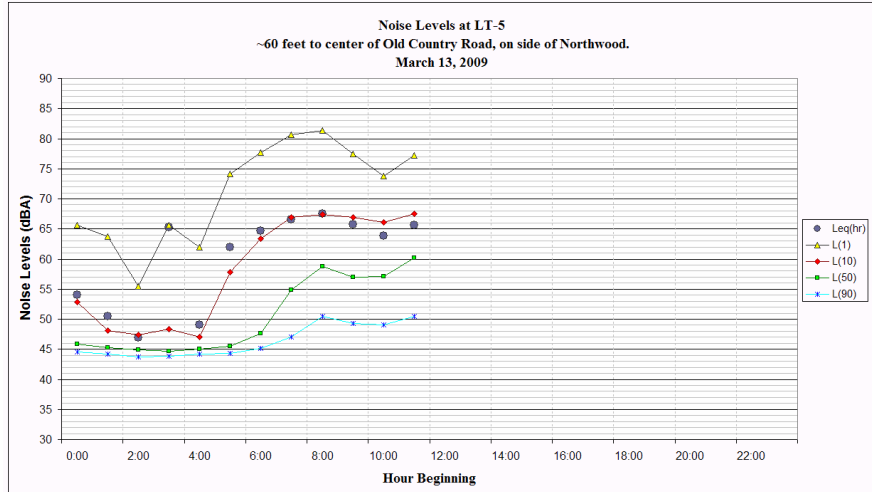

A P P E N D I X A

N O I S E M E A S U R E M E N T D A T A

APPENDIX A

NOISE MEASUREMENT DATA

CITY OF SAN CARLOS
 SAN CARLOS GENERAL PLAN UPDATE AND EIR
 APPENDIX A: NOISE MEASUREMENT DATA

CITY OF SAN CARLOS
SAN CARLOS GENERAL PLAN UPDATE AND EIR
APPENDIX A: NOISE MEASUREMENT DATA

CITY OF SAN CARLOS
SAN CARLOS GENERAL PLAN UPDATE AND EIR
 APPENDIX A: NOISE MEASUREMENT DATA

CITY OF SAN CARLOS
 SAN CARLOS GENERAL PLAN UPDATE AND EIR
 APPENDIX A: NOISE MEASUREMENT DATA

CITY OF SAN CARLOS
SAN CARLOS GENERAL PLAN UPDATE AND EIR
 APPENDIX A: NOISE MEASUREMENT DATA