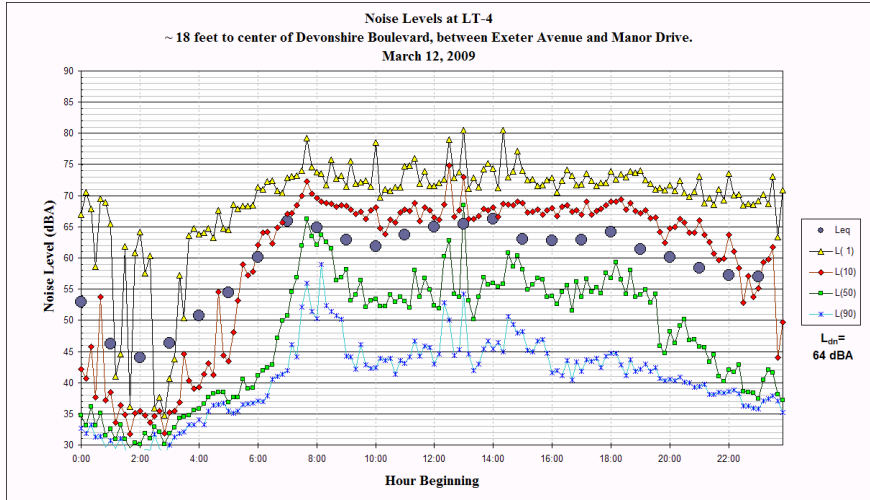

A P P E N D I X A

N O I S E M E A S U R E M E N T D A T A

APPENDIX A

NOISE MEASUREMENT DATA

CITY OF SAN CARLOS
 SAN CARLOS GENERAL PLAN UPDATE AND EIR
 APPENDIX A: NOISE MEASUREMENT DATA

CITY OF SAN CARLOS
SAN CARLOS GENERAL PLAN UPDATE AND EIR
APPENDIX A: NOISE MEASUREMENT DATA

CITY OF SAN CARLOS
 SAN CARLOS GENERAL PLAN UPDATE AND EIR
 APPENDIX A: NOISE MEASUREMENT DATA

CITY OF SAN CARLOS
SAN CARLOS GENERAL PLAN UPDATE AND EIR
 APPENDIX A: NOISE MEASUREMENT DATA

CITY OF SAN CARLOS
SAN CARLOS GENERAL PLAN UPDATE AND EIR
APPENDIX A: NOISE MEASUREMENT DATA