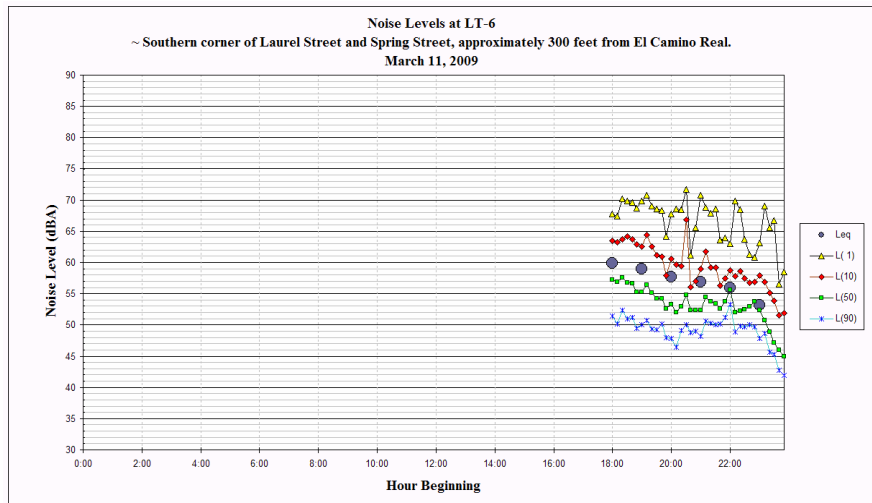

CITY OF SAN CARLOS
SAN CARLOS GENERAL PLAN UPDATE AND EIR
 APPENDIX A: NOISE MEASUREMENT DATA

CITY OF SAN CARLOS
 SAN CARLOS GENERAL PLAN UPDATE AND EIR
 APPENDIX A: NOISE MEASUREMENT DATA

CITY OF SAN CARLOS
SAN CARLOS GENERAL PLAN UPDATE AND EIR
 APPENDIX A: NOISE MEASUREMENT DATA