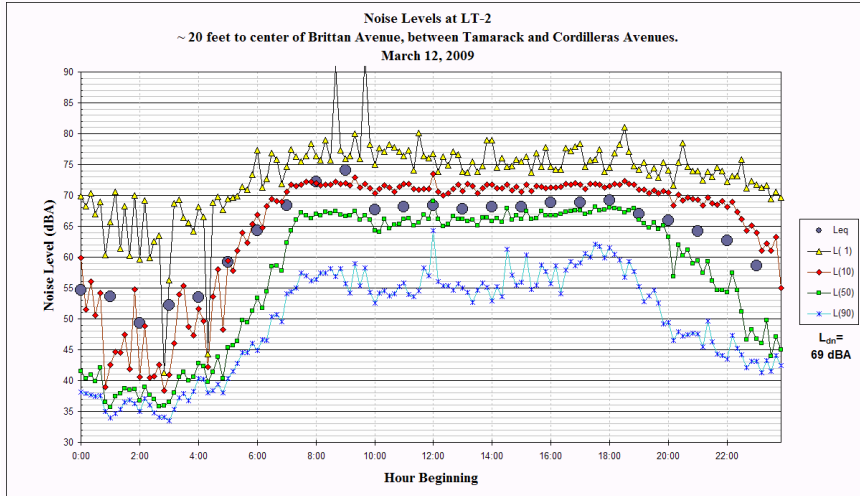

A P P E N D I X A

N O I S E M E A S U R E M E N T D A T A

APPENDIX A

NOISE MEASUREMENT DATA

CITY OF SAN CARLOS
 SAN CARLOS GENERAL PLAN UPDATE AND EIR
 APPENDIX A: NOISE MEASUREMENT DATA

CITY OF SAN CARLOS
SAN CARLOS GENERAL PLAN UPDATE AND EIR
APPENDIX A: NOISE MEASUREMENT DATA

CITY OF SAN CARLOS
 SAN CARLOS GENERAL PLAN UPDATE AND EIR
 APPENDIX A: NOISE MEASUREMENT DATA

CITY OF SAN CARLOS
SAN CARLOS GENERAL PLAN UPDATE AND EIR
 APPENDIX A: NOISE MEASUREMENT DATA

CITY OF SAN CARLOS
SAN CARLOS GENERAL PLAN UPDATE AND EIR
APPENDIX A: NOISE MEASUREMENT DATA