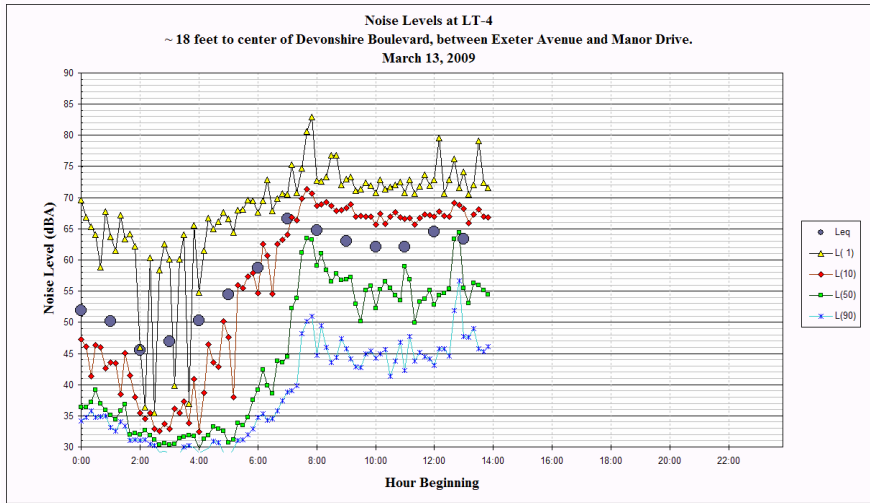

A P P E N D I X A

N O I S E M E A S U R E M E N T D A T A

APPENDIX A

NOISE MEASUREMENT DATA

CITY OF SAN CARLOS
 SAN CARLOS GENERAL PLAN UPDATE AND EIR
 APPENDIX A: NOISE MEASUREMENT DATA

CITY OF SAN CARLOS
SAN CARLOS GENERAL PLAN UPDATE AND EIR
APPENDIX A: NOISE MEASUREMENT DATA

CITY OF SAN CARLOS
 SAN CARLOS GENERAL PLAN UPDATE AND EIR
 APPENDIX A: NOISE MEASUREMENT DATA

CITY OF SAN CARLOS
SAN CARLOS GENERAL PLAN UPDATE AND EIR
 APPENDIX A: NOISE MEASUREMENT DATA

CITY OF SAN CARLOS
SAN CARLOS GENERAL PLAN UPDATE AND EIR
APPENDIX A: NOISE MEASUREMENT DATA