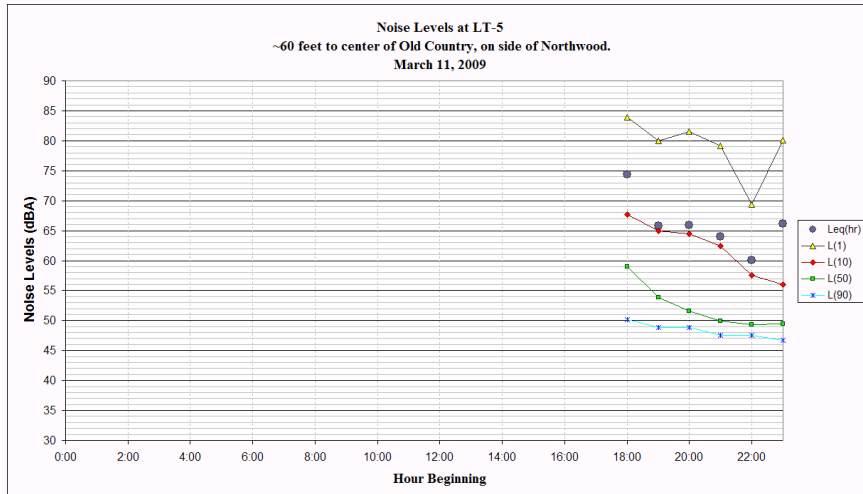

CITY OF SAN CARLOS
SAN CARLOS GENERAL PLAN UPDATE AND EIR
APPENDIX A: NOISE MEASUREMENT DATA