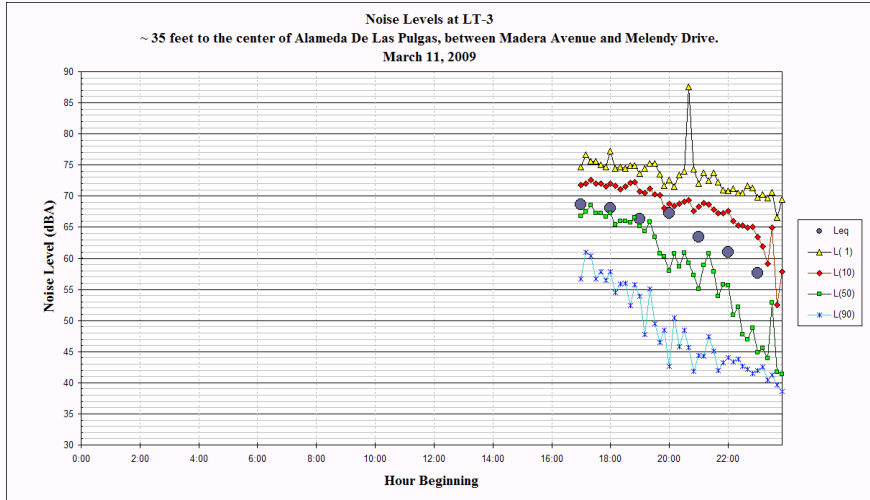

A P P E N D I X A

N O I S E M E A S U R E M E N T D A T A

APPENDIX A

NOISE MEASUREMENT DATA

CITY OF SAN CARLOS
 SAN CARLOS GENERAL PLAN UPDATE AND EIR
 APPENDIX A: NOISE MEASUREMENT DATA

CITY OF SAN CARLOS
SAN CARLOS GENERAL PLAN UPDATE AND EIR
APPENDIX A: NOISE MEASUREMENT DATA

CITY OF SAN CARLOS
 SAN CARLOS GENERAL PLAN UPDATE AND EIR
 APPENDIX A: NOISE MEASUREMENT DATA

CITY OF SAN CARLOS
SAN CARLOS GENERAL PLAN UPDATE AND EIR
 APPENDIX A: NOISE MEASUREMENT DATA

CITY OF SAN CARLOS
SAN CARLOS GENERAL PLAN UPDATE AND EIR
APPENDIX A: NOISE MEASUREMENT DATA